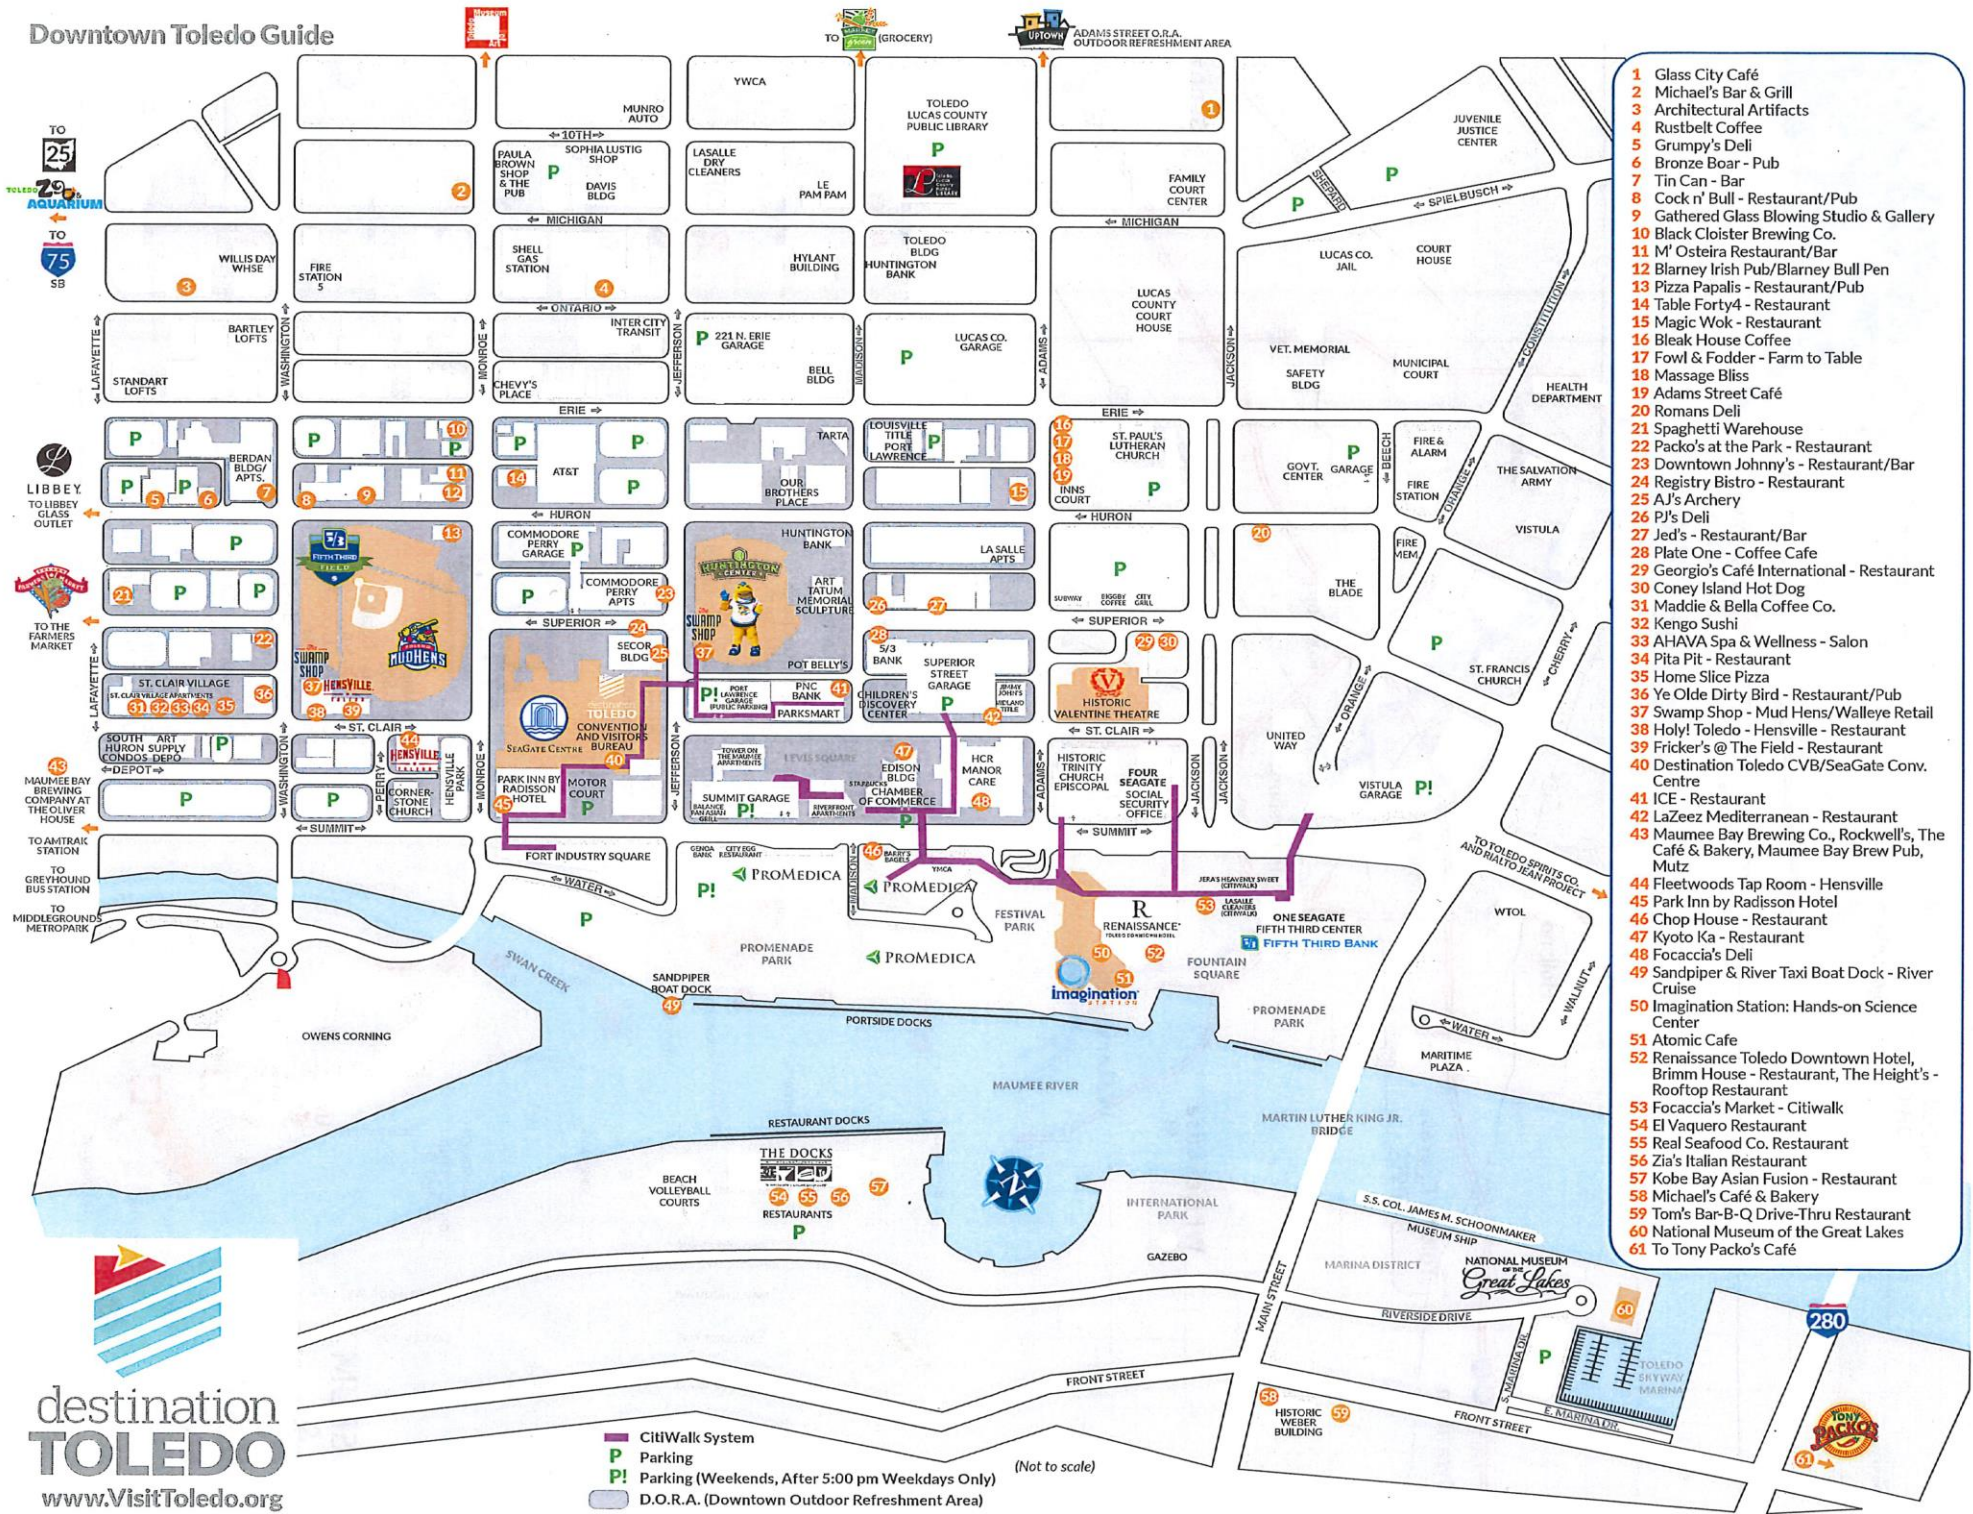

# Downtown Toledo Guide

- 1 Glass City Café
- 2 Michael's Bar & Grill
- 3 Architectural Artifacts
- 4 Justbelt Coffee
- 5 Grumpy's Deli
- 6 Bronze Boar - Pub
- 7 Tin Can - Bar
- 8 Cock 'n' Bull - Restaurant/Pub
- 9 Gathered Glass Blowing Studio & Gallery
- 10 Black Cloister Brewing Co.
- 11 M' Osteira Restaurant/Bar
- 12 Blarney Irish Pub/Blarney Bull Pen
- 13 Pizza Papalis - Restaurant/Pub
- 14 Table Forty4 - Restaurant
- 15 Magic Wok - Restaurant
- 16 Bleak House Coffee
- 17 Fowl & Fodder - Farm to Table
- 18 Massage Bliss
- 19 Adams Street Café
- 20 Romans Deli
- 21 Spaghetti Warehouse
- 22 Packer's at the Park - Restaurant
- 23 Downtown Johnny's - Restaurant/Bar
- 24 Registry Bistro - Restaurant
- 25 AJ's Archery
- 26 PJ's Deli
- 27 Jed's - Restaurant/Bar
- 28 Plate One - Coffee Cafe
- 29 Georgio's Café International - Restaurant
- 30 Coney Island Hot Dog
- 31 Maddie & Bella Coffee Co.
- 32 Kengo Sushi
- 33 A-HAVA Spa & Wellness - Salon
- 34 Pita Pit - Restaurant
- 35 Home Slice Pizza
- 36 Ye Olde Dirty Bird - Restaurant/Pub
- 37 Swamp Shop - Mud Hens/Walleye Retail
- 38 Holy! Toledo - Hensville - Restaurant
- 39 Fricker's @ The Field - Restaurant
- 40 Destination Toledo CVB/SeaGate Conv. Centre
- 41 ICE - Restaurant
- 42 LaZeez Mediterranean - Restaurant
- 43 Maumee Bay Brewing Co., Rockwell's, The Café & Bakery, Maumee Bay Brew Pub, Mutz
- 44 Fleetwoods Tap Room - Hensville
- 45 Park Inn by Radisson Hotel
- 46 Chop House - Restaurant
- 47 Kyoto Ka - Restaurant
- 48 Focaccia's Deli
- 49 Sandpiper & River Taxi Boat Dock - River Cruise
- 50 Imagination Station: Hands-on Science Center
- 51 Atomic Cafe
- 52 Renaissance Toledo Downtown Hotel, Brimm House - Restaurant, The Height's - Rooftop Restaurant
- 53 Focaccia's Market - Citiwalk
- 54 El Vaquero Restaurant
- 55 Real Seafood Co. Restaurant
- 56 Zia's Italian Restaurant
- 57 Kobe Bay Asian Fusion - Restaurant
- 58 Michael's Café & Bakery
- 59 Tom's Bar-B-Q Drive-Thru Restaurant
- 60 National Museum of the Great Lakes
- 61 To Tony Packer's Café