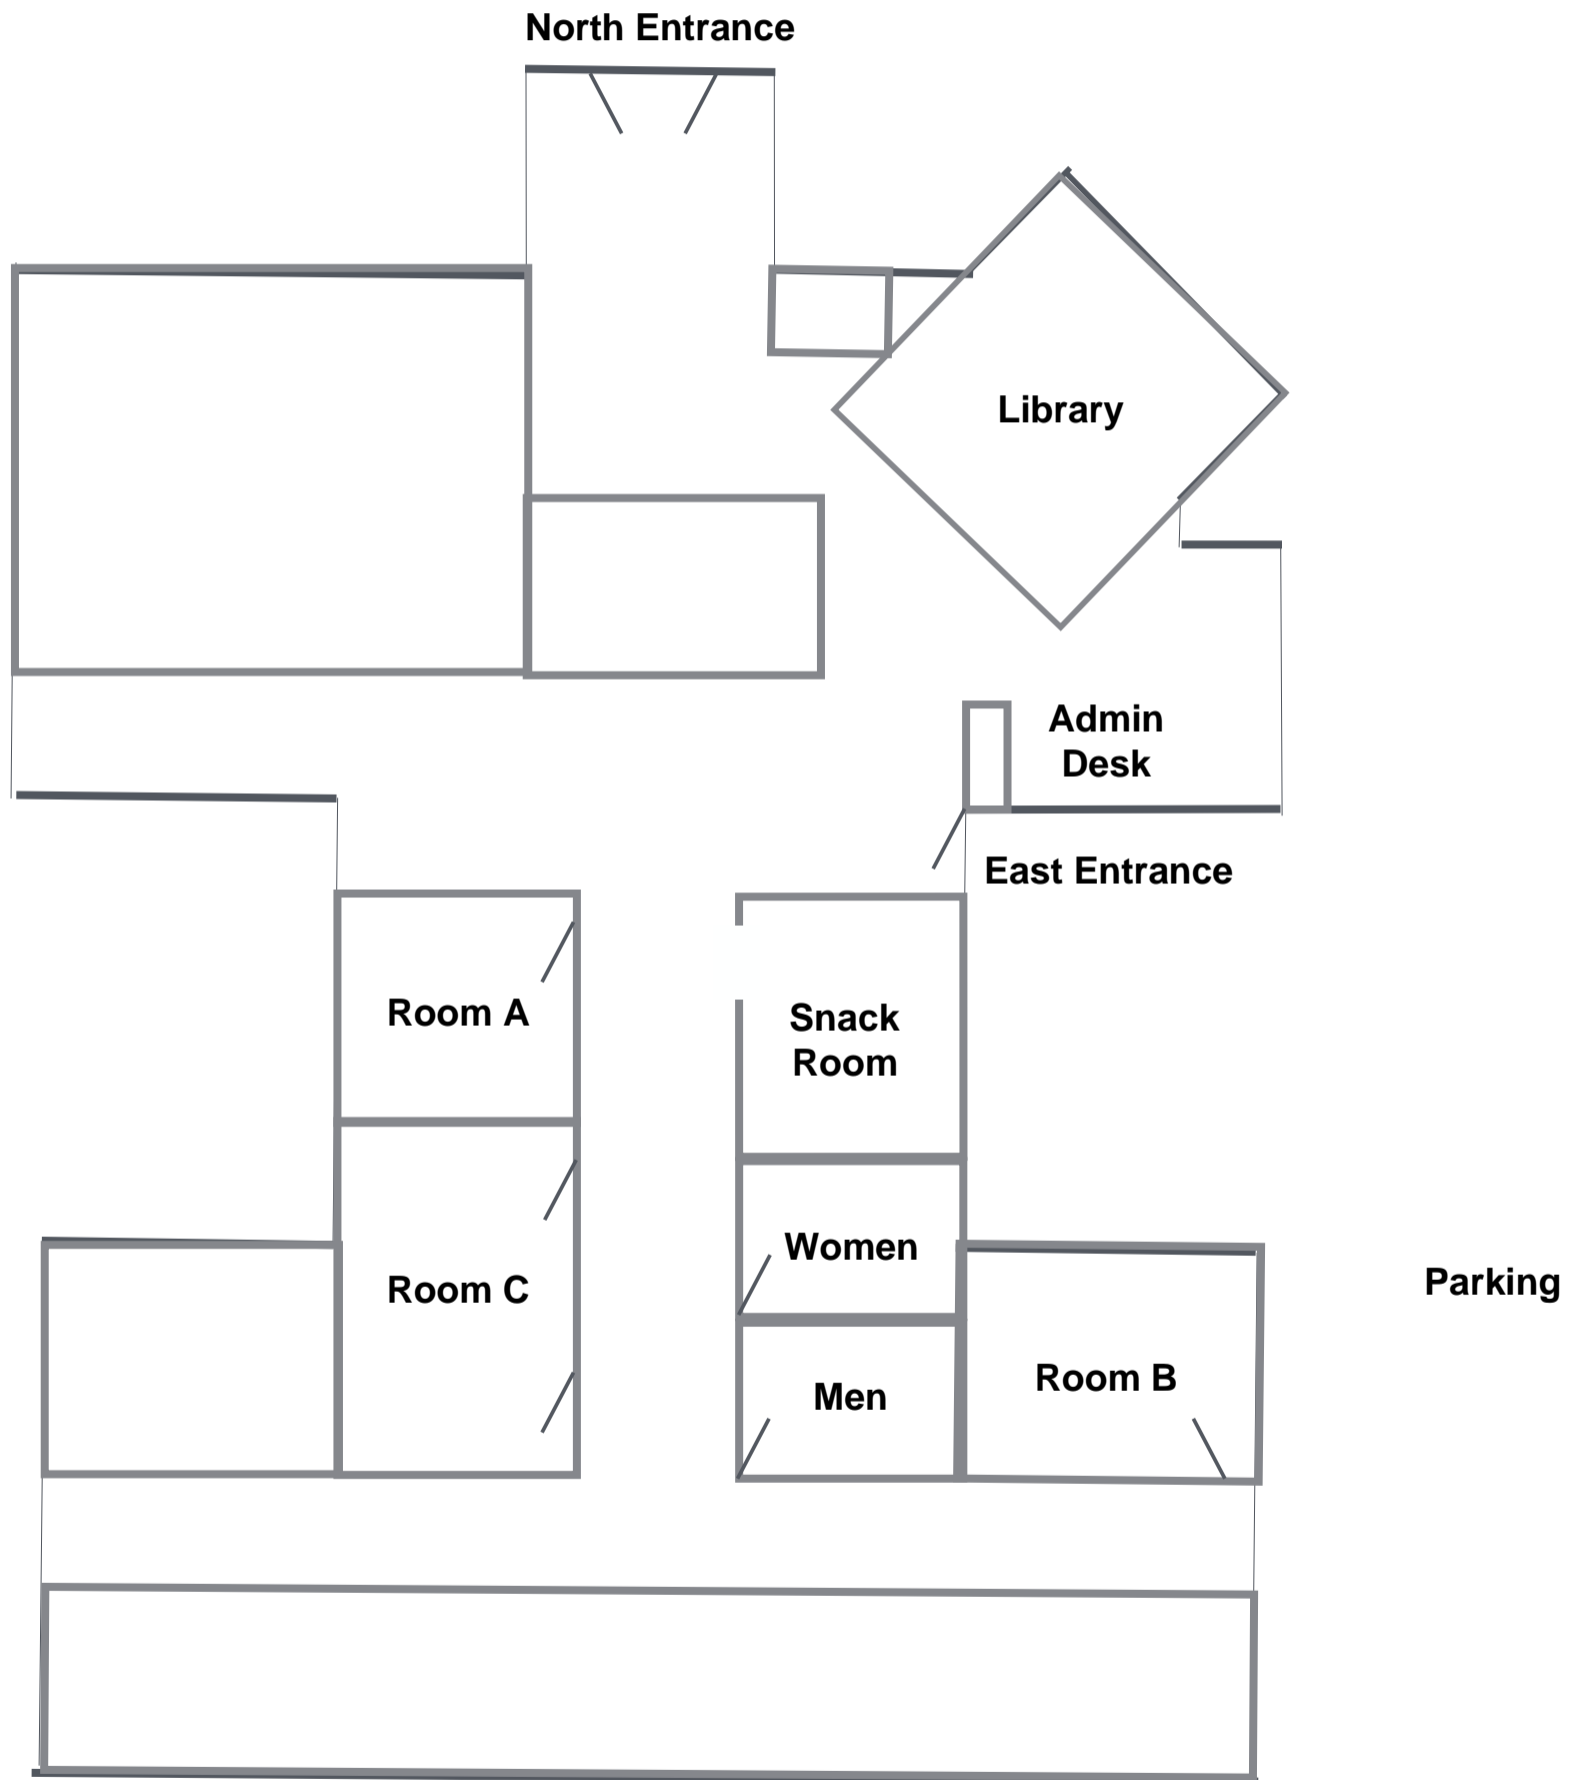

Department Headquarters Ohio American Legion
60 Big Run Road
Delaware, Ohio 43015

Parking

Parking

Department Headquarters Ohio American Legion
60 Big Run Road
Delaware, Ohio 43015